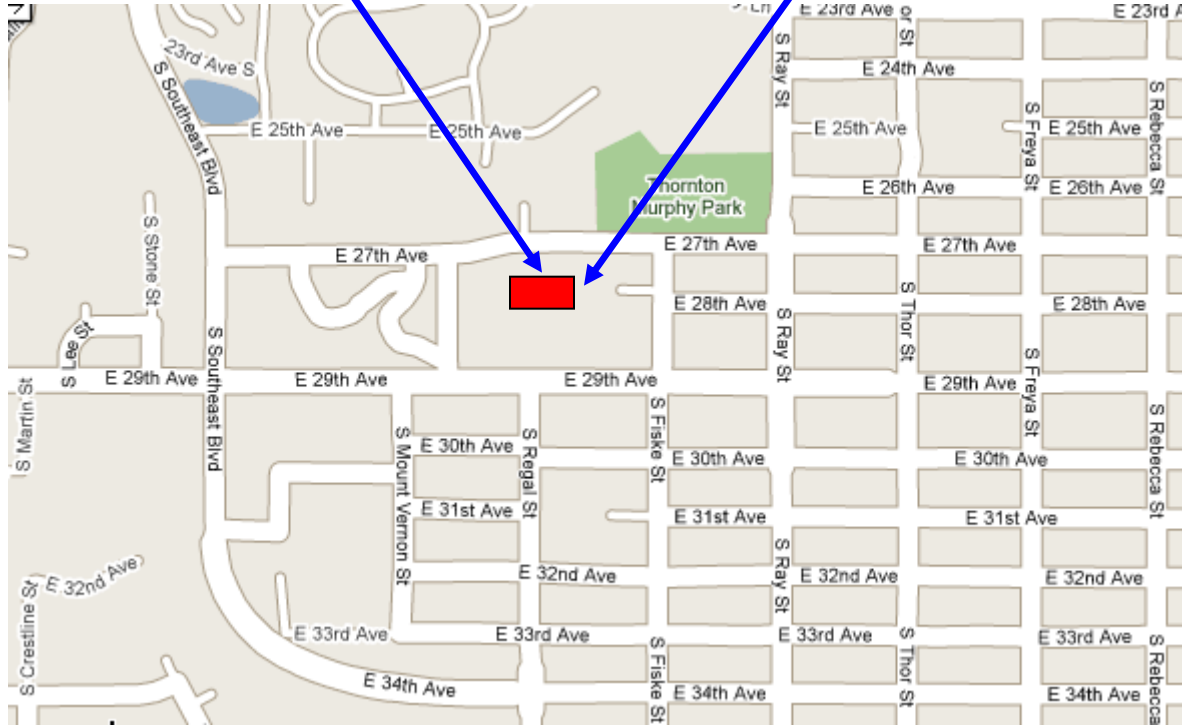

Southside Christian Church Youth Center

Church

Youth Center

29th

Church Address:
2934 E. 27th. Ave.
Spokane, WA 99223

Regal

The Youth Center is on the East Side of the Church building, across the parking lot from Hugo's on the Hill (formerly Big Daddy's).